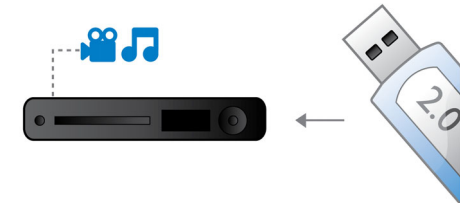

Hi-Speed USB 2.0 Link

The Universal Serial Bus or USB is a protocol standard that is conveniently used to link PCs, peripherals and consumer electronic equipment. Hi-Speed USB devices have a data transfer rate of up to 480 Mbps - up from the 12 Mbps in original USB ones. With Hi-Speed USB 2.0 Link, all you have to do is plug in your USB device, select the movie, music or photo and play away.