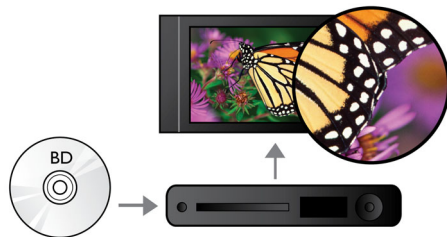

PHILIPS

Highlights

Subtitle Shift

Subtitle Shift is an enhancement feature that lets users manually adjust a movie's subtitle positioning on the television or computer screen. Using the remote control, users can shift the subtitles up and down on the screen. On widescreen displays, such as 21:9 cinema and projectors, the subtitles sometimes get cut off. In order to see them clearly, the user has to change the display aspect ratio, which defeats the purpose of the widescreen. With the Subtitle Shift feature, the user can retain the correct display aspect ratio and have the subtitles ideally positioned on the screen.

Blu-ray Disc playback

Blu-ray Discs have the capacity to carry high definition data, along with pictures in the 1920 x 1080 resolution that defines full high definition images. Scenes come to life as details leap at you, movements smoothen and images turn crystal clear. Blu-ray also delivers uncompressed surround sound - so your audio experience becomes unbelievably real. The high storage capacity of Blu-ray Discs also allow a host of interactive possibilities to be built in. Seamless navigation during playback and other exciting features like pop-up menus bring a whole new dimension to home entertainment.

Dolby TrueHD and DTS-HD MA

DTS-HD Master Audio and Dolby TrueHD delivers 7.1 channels of the finest sound from your Blu-ray Discs. Audio reproduced is virtually indistinguishable from the studio master, so you hear what the creators intended for you to hear. DTS-HD Master Audio and Dolby TrueHD complete your high definition entertainment experience.