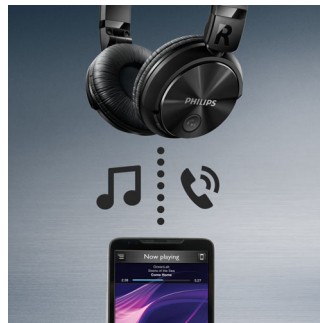

32 mm speaker drivers

32 mm high-powered drivers deliver clear and powerful bass.

Adjustable ear shells, headband

Adjustable earshells and headband adapts to fit your head.

Bluetooth technology

Pair your headphones with any Bluetooth device for crystal clear music enjoyment that's wireless.

Soft ear cushions

Soft breathable ear cushions for long listening sessions and comfort.

Wireless music and calls

Simply pair your smart device with your headphones via Bluetooth and enjoy the freedom and pleasure of crystal clear music and phone calls — without the hassle of wires.