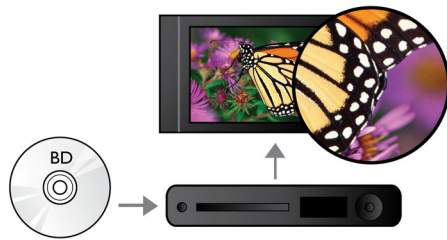

Blu-ray Disc playback

Blu-ray Discs have the capacity to carry high definition data, along with pictures in the 1920 x 1080 resolution that defines full high definition images. Scenes come to life as details leap at you, movements smoothen and images turn crystal clear. Blu-ray also delivers uncompressed surround sound - so your audio experience becomes unbelievably real. The high storage capacity of Blu-ray Discs also allow a host of interactive possibilities to be built in. Seamless navigation during playback and other exciting features like pop-up menus bring a whole new dimension to home entertainment.