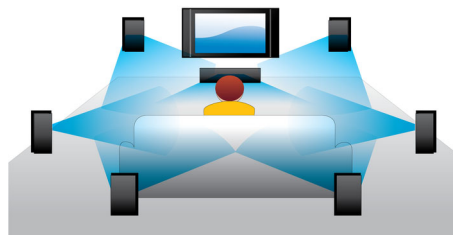

Dolby TrueHD

Dolby TrueHD delivers 7.1 channels of the finest sound from your Blu-ray Discs. Audio reproduced is virtually indistinguishable from the studio master, so you hear what the creators intended for you to hear. Dolby TrueHD completes your high definition entertainment experience.