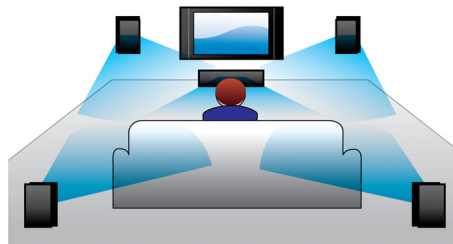

Dolby Digital

Because Dolby Digital, the world's leading digital multi-channel audio standards, make use of the way the human ear naturally processes sound, you experience superb quality surround sound audio with realistic spatial cues.