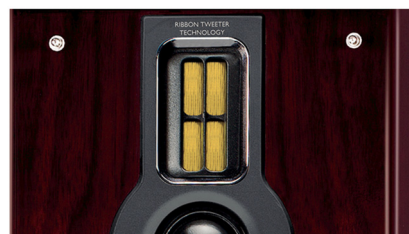

Progressive Scan

Progressive Scan doubles the vertical resolution of the image resulting in a noticeably sharper picture. Instead of sending a field comprising the odd lines to the screen first, followed by the field with the even lines, both fields are written at one time. A full image is created instantaneously, using the maximum resolution. At such a speed, your eye perceives a sharper picture with no line structure.

Neodymium Ribbon Tweeter

The Neodymium Ribbon Tweeter is a monopole tweeter that produces dynamic and

crisp sound from the front. It is a feature commonly used in high-end audio systems to reproduce sound with excellent fidelity. Conventional cones and dome tweeters are based on a directional moving coil principle whereas the monopole Neodymium Ribbon Tweeter radiates high frequencies in a full 180-degree radiation pattern. This dramatically increases the width of the sound spectrum in the higher tones and expands the sweet spot zone to deliver wide, crystal-clear, and natural sound even from compact audio systems.