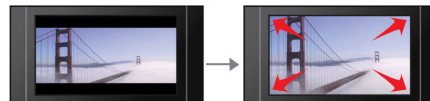

USB Media Link

The Universal Serial Bus or USB is a protocol standard that is conveniently used to link PCs, peripherals and consumer electronic equipment. With USB Media Link, all you have to do is plug in your USB device, select the movie, music or photo and play away.

Screen Fit

Whatever you're watching, and on any TV, Screen Fit ensures that the picture fills the whole screen. Annoying black bars on the top and bottom are eliminated, without any tedious manual adjustments to make. Simply press the Screen Fit button, choose the format and enjoy your movie in full-screen