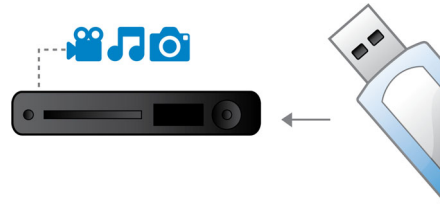

USB Media Link

The Universal Serial Bus or USB is a protocol standard that is conveniently used to link PCs, peripherals and consumer electronic equipment. With USB Media Link, all you have to do is plug in your USB device, select the movie, music or photo and play away.

Screen Fit

Whatever you're watching, and on any TV, Screen Fit ensures that the picture fills the whole screen. Annoying black bars on the top and bottom are eliminated, without any tedious manual adjustments to make. Simply press the Screen Fit button, choose the format and enjoy your movie in full-screen