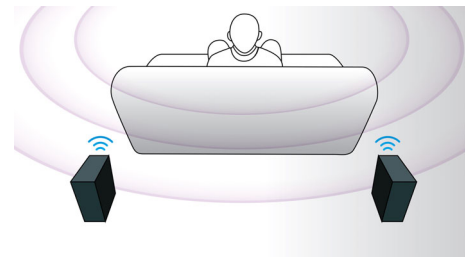

HDMI Hub

HDMI Hub provides additional HDMI ports to allow you to connect other devices such as your game console or HD set-top box to your home theater conveniently. By connecting your devices through the HDMI Hub, you can enjoy high-definition sound and picture for all your entertainment.

Touch panel for playback

Intuitive touch panel controls allows you to control the volume as well as other playback options by simply pressing the touch sensitive controls on the front panel.

Wireless rear speakers option