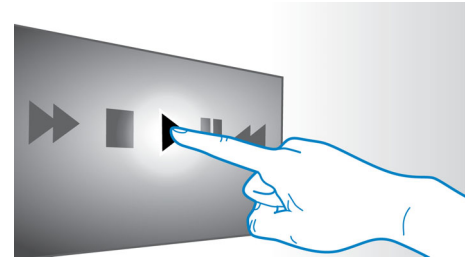

Touch panel for playback

Intuitive touch panel controls allows you to control the volume as well as other playback options by simply pressing the touch sensitive controls on the front panel.