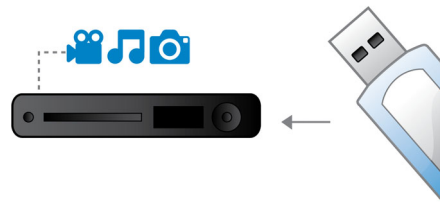

HDMI 1080p

HDMI 1080p upscaling delivers images that are crystal clear. Movies in standard definition can now be enjoyed in true high definition resolution - ensuring more details and more true-to-life pictures. Progressive Scan (represented by "p" in "1080p") eliminates the line structure prevalent on TV screens, again ensuring relentlessly sharp images. To top it off, HDMI makes a direct digital connection that can carry uncompressed digital HD video as well as digital multi-channel audio, without conversions to analogue - delivering perfect picture and sound quality, completely free from noise.

Multimedia DivX

Play CD, (S)VCD, DVD, DVD+- R/RW, DivX, MP3, WMA, JPEG

USB Media Link

The Universal Serial Bus or USB is a protocol standard that is conveniently used to link PCs, peripherals and consumer electronic equipment. With USB Media Link, all you have to do is plug in your USB device, select the movie, music or photo and play away.