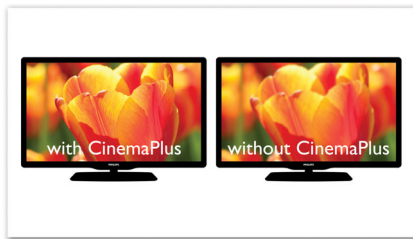

Highlights

CinemaPlus

Feast your eyes on images that are razor sharp and a match for reality. An intelligent algorithm, CinemaPlus goes right down to each pixel in each frame, analysing it before optimising sharpness and colour stability. The results are obvious - you get to see more details, pictures become crystal clear and everything looks superbly natural. Movie nights will never be the same again.