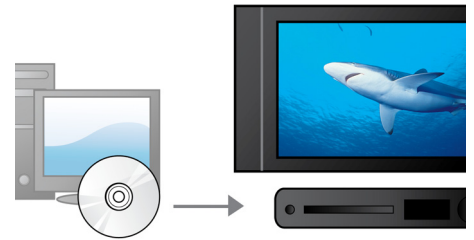

DivX Certified

With DivX support, you are able to enjoy DivX encoded videos in the comfort of your living room. The DivX media format is an MPEG4-based video compression technology that enables you to save large files like movies, trailers and music videos on media like CD-R/RW, and DVD recordable discs.