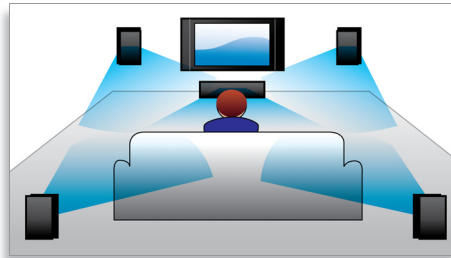

Dolby TrueHD and DTS-HD

Dolby TrueHD and DTS-HD Master Audio Essential deliver the finest sound from your Blu-ray Discs. Audio reproduced is virtually indistinguishable from the studio master, so you hear what the creators intended for you to hear. Dolby TrueHD and DTS-HD Master Audio Essential complete your high definition entertainment experience.