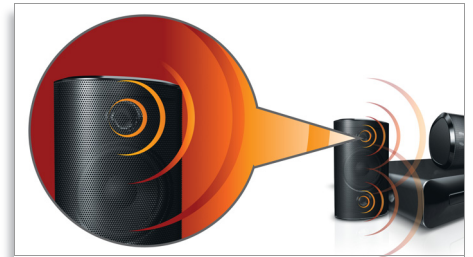

Power speakers with basspipes

Powerful speakers with basspipes for great sound