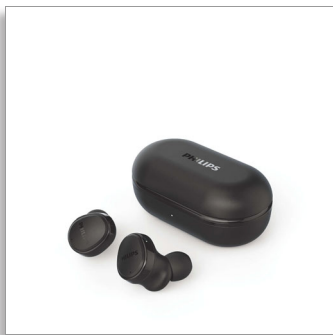

Philips
True Wireless
Headphones

12 mm neodymium drivers

Active noise canceling (ANC)
Secure, comfortable in-ear fit
Up to 29 hours total play time

TAT4556BK

Your music. Your way.

These True wireless headphones with hybrid active noise canceling tune out background noise and give you the clear sound and good bass you want. Enjoy a comfortable fit, IPX4 splash and sweat resistance and 29 hours play time with the case.

Clear sound. Good bass.

- Supports AAC code, an extreme high-quality sound source
- 12 mm neodymium drivers for clear sound and good bass
- Always focused on the music. Hybrid active noise canceling

Extremely convenient. Super comfortable.

- Easy control and pairing
- Mono mode lets you make calls using a single earbud
- Secure, comfortable in-ear fit

Portable charging case. Up to 29 hours play time

- IPX4 splash and sweat resistant
- Portable USB-C charging case. 20 hours extra play time
- 9 hours play time. Charge 10 minutes for an extra hour

Secure, comfortable in-ear fit

Enjoy real comfort thanks to soft, interchangeable silicone ear tip covers. The ear tips on each earbud insert into your ear canal, creating a perfect seal that diminishes external noise. The hockey stick design keeps each earbud secure.