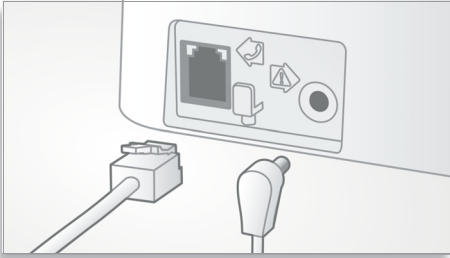

Eco-conscious product

- 60% reduction of radiation when ECO mode is activated
- Low power consumption: < 0,6W in stand-by mode

asimpleswitch.com

PHILIPS

sense and simplicity

Highlights

Easy setup

Ultimate convenience through easy set up.
Simplified installation - Plug & Play product

Extra loud ringer

Extra loud ringer, so you never miss a call

Extra loud sound

Extra loud sound for clear voice reproduction

Handset speakerphone

Handsfree mode uses a built-in loud speaker to amplify the voice of the caller, allowing you to speak and listen during a call without holding the phone to your ear. This is especially useful if you want to share the call with others or simply multitask.