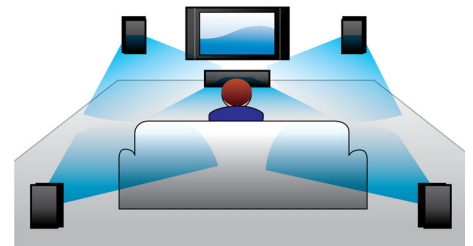

Dolby Digital

Because Dolby Digital, the world's leading digital multi-channel audio standards, make use of the way the human ear naturally processes sound, you experience superb quality surround sound audio with realistic spatial cues.