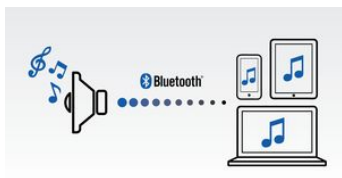

Benefits

Impressive sound

- Anti-clipping function for loud, distortion free music
- Advanced audio performance with a compact design

Simplicity in use

- Wireless music streaming via Bluetooth

- Audio-in for easy connection to almost any electronic device

Designed for grab and go

- Built-in rechargeable battery for music playback anywhere

Features

Wireless music streaming

or even laptops. So you can enjoy your favorite music, sound from video or game wireless on this speaker easily.