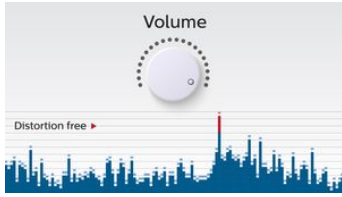

PHILIPS

Anti-clipping function

Anti-Clipping lets you play music louder and keeps it high quality, even when the battery is low. It accepts a range of input signals, from 300mV to 1000mV and keeps your speakers safe from damage by distortion. This built-in function monitors the musical signal as it goes through the amplifier and keeps peaks within the amplifier's range, preventing the audio distortion caused by clipping