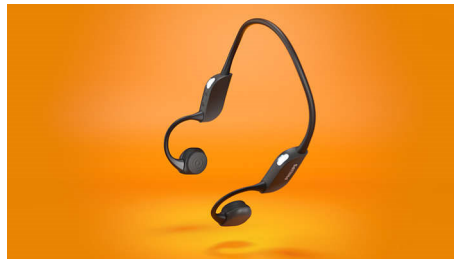

Bone conduction

Bone conduction technology transmits sound through the bones of your skull, leaving your ears completely open to your environment. You can enjoy your music and podcasts, and still hear your feet hitting the trail. Or a car getting too close to your rear wheel.

Built-in mics

Built-in mics remove environmental sound on a call

Carry pouch included

Ready to go. Carry pouch included

Charge for 15 minutes

Charge for 15 minutes, train an extra hour

Easy control and pairing

Buttons on the frame let you pause your playlist, take calls, control volume, and more. The headphones are ready to pair the instant you switch on Bluetooth. Built-in mics remove environmental sound, so your voice is clearly heard when you call someone.

Lightweight and comfortable

Experience a new kind of comfort. The securely fitting, lightweight frame is engineered from titanium-and wrapped in rubber to keep it flexible. With nothing in or on your ears, you're free to train without distraction.