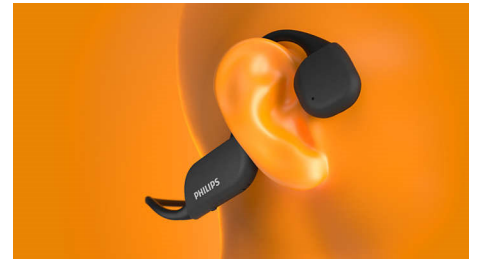

Buttons on the frame let you pause your playlist, take calls, control volume, and more. The headphones are ready to pair the instant you switch on Bluetooth. Built-in mics remove environmental sound, so your voice is clearly heard when you call someone.

Lightweight and comfortable

Experience a new kind of comfort. The securely fitting, lightweight frame is engineered from titanium-and wrapped in rubber to keep it flexible. With nothing in or on your ears, you're free to train without distraction.

Open-ear design

Need total awareness of your surroundings while you run or ride? The unique open-ear design of these bone-conducting headphones means they're perfect for race day. With nothing in your ears at all, you'll hear everything you need to-and your music too.