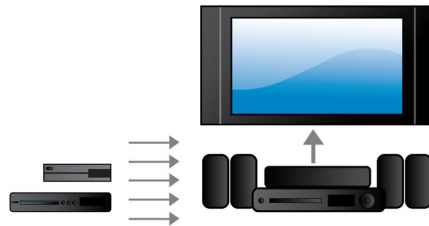

1000W RMS power

1000W RMS power delivers great sound for movies and music

Full HD 3D Blu-ray

Be enthralled by 3D movies in your own living room on a Full HD 3D TV. Active 3D uses the latest generation of fast switching displays for real life depth and realism in full 1080x1920 HD resolution. By watching these images through special glasses with right and left lenses that are timed to open and close in synchrony with alternating images, the full HD 3D viewing experience is created in your home

cinema. Premium 3D movie releases on Blu-ray offer a wide, high quality selection of content. Blu-ray also delivers uncompressed surround sound for an unbelievably real audio experience.

HDMI x 2

Enjoy larger-than-life 3D playback and crystal-clear 5.1 or 7.1 audio by simply plugging our player's audio HDMI x 2 output to the connection in your non-3D AV receiver.