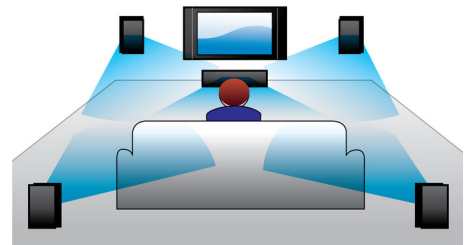

Built-in WiFi

Thanks to built-in WiFi, by simply connecting your home theater directly to your home network, you can experience a rich selection of popular online services. You can enjoy some

of the best websites offering movies, pictures, infotainment and other online contents tailored to fit your TV screen.

Bluetooth wireless streaming

Bluetooth wireless music streaming from your music devices

Dolby TrueHD and DTS-HD

Dolby TrueHD and DTS-HD Master Audio Essential deliver the finest sound from your Blu-ray Discs. Audio reproduced is virtually indistinguishable from the studio master, so you hear what the creators intended for you to hear. Dolby TrueHD and DTS-HD Master Audio Essential complete your high definition entertainment experience.