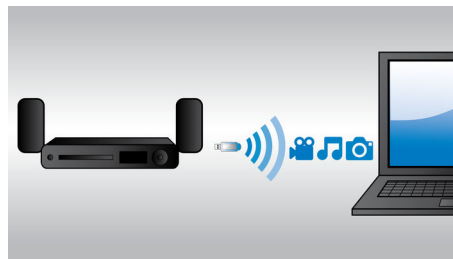

cinema. Premium 3D movie releases on Blu-ray offer a wide, high quality selection of content. Blu-ray also delivers uncompressed surround sound for an unbelievably real audio experience.

HDMI x 2

Enjoy larger-than-life 3D playback and crystal-clear 5.1 or 7.1 audio by simply plugging our player's audio HDMI x 2 output to the connection in your non-3D AV receiver.

Play & charge your iPod/iPhone

Enjoy your favorite music while charging your iPod/iPhone! Simply connect your iPod/iPhone with its USB cable to the USB port of the Home Theater System. It charges your iPod/iPhone while it plays so you can enjoy your music and not have to worry about your Apple device battery running out.

Built-in WiFi

Thanks to built-in WiFi, by simply connecting your home theater directly to your home network, you can experience a rich selection of popular online services. You can enjoy some

of the best websites offering movies, pictures, infotainment and other online contents tailored to fit your TV screen.