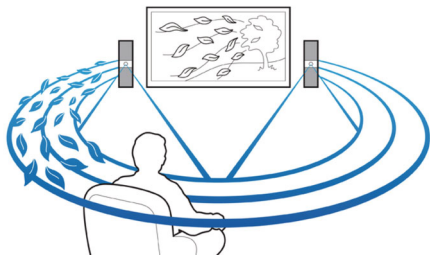

Highlights

Crystal Clear Sound

Crystal Clear Sound for super clarity and realism