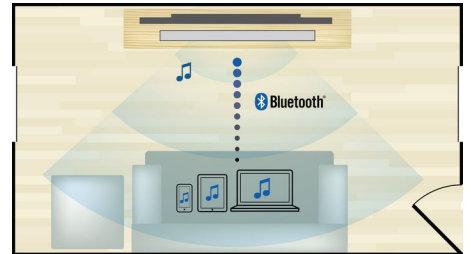

Play & charge your iPod/iPhone

Enjoy your favorite music while charging your iPod/iPhone! Simply connect your iPod/iPhone with its USB cable to the USB port of the Home Theater System. It charges your iPod/iPhone while it plays so you can enjoy your music and not have to worry about your Apple device battery running out.

Built-in WiFi

Thanks to built-in WiFi, by simply connecting your home theater directly to your home network, you can experience a rich selection of popular online services. You can enjoy some

of the best websites offering movies, pictures, infotainment and other online contents tailored to fit your TV screen.

Bluetooth wireless streaming

Bluetooth wireless music streaming from your music devices

Dolby TrueHD and DTS-HD

Dolby TrueHD and DTS-HD Master Audio Essential deliver the finest sound from your Blu-ray Discs. Audio reproduced is virtually indistinguishable from the studio master, so you hear what the creators intended for you to hear. Dolby TrueHD and DTS-HD Master Audio Essential complete your high definition entertainment experience.