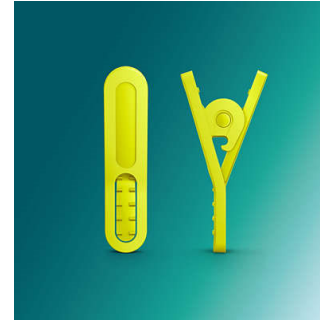

Tangle-free workout

A cable clip keeps the wires out of your way while you push yourself harder.