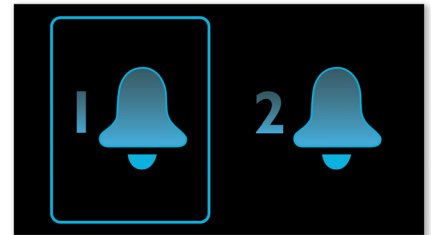

Dual alarm

The Philips audio system comes with two alarm times. Set one alarm time to wake you up and the other time to wake up your partner.

Time and alarm backup

When there is a power failure, this intelligent clock will still maintain and keep its reliable time and your settings. The scheduled alarm remains active even when its display is off - all thanks to a pre-installed battery. When the power comes back on, there is no need to adjust the clock or reinstate settings. More amazingly, even if power supply is not restored, the battery provides enough energy for the buzzer to go off at the alarm time you have set - making sure you never wake up late.

Made for
iPod iPhone iPad