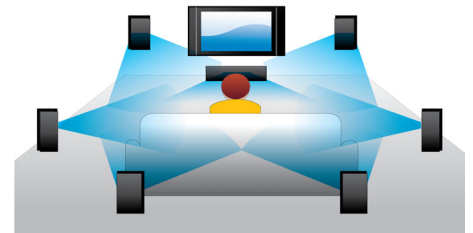

Dolby TrueHD and DTS-HD MA

DTS-HD Master Audio and Dolby TrueHD delivers 7.1 channels of the finest sound from your Blu-ray Discs. Audio reproduced is virtually indistinguishable from the studio master, so you hear what the creators intended for you to hear. DTS-HD Master Audio and Dolby TrueHD complete your high definition entertainment experience.

USB 2.0

The Universal Serial Bus or USB is an industry standard that allows high-speed, easy connection of peripherals to PCs, consumer electronics and mobile products. The USB 2.0 provides better and faster performance - up to 40 times quicker than the USB 1.0 and with a data transfer rate of up to 480 Mbps from the original 12 Mbps. When plugged in, everything configures automatically. With USB 2.0, simply plug in your USB portable devices or hard disk drives, select the movie, music or photo and play away.