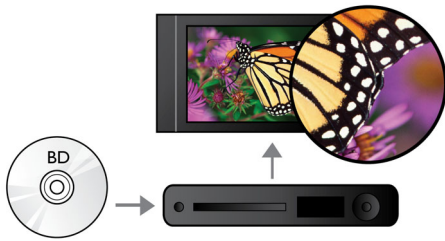

Hear more

- Dolby TrueHD and DTS-HD MA for HD 7.1 surround sound

Engage more

- Enjoy all your movies and music from CD and DVD
- USB 2.0 plays video/music from USB flash/hard disk drive
- EasyLink to control all HDMI CEC devices via a single remote
- BD-Live (Profile 2.0) to enjoy online Blu-ray bonus content

PHILIPS

Highlights

Blu-ray Disc playback

Blu-ray Discs have the capacity to carry high definition data, along with pictures in the 1920 x 1080 resolution that defines full high definition images. Scenes come to life as details leap at you, movements smoothen and images turn crystal clear. Blu-ray also delivers uncompressed surround sound - so your audio experience becomes unbelievably real. The high storage capacity of Blu-ray Discs also allow a host of interactive possibilities to be built in. Seamless navigation during playback and other exciting features like pop-up menus bring a whole new dimension to home entertainment.