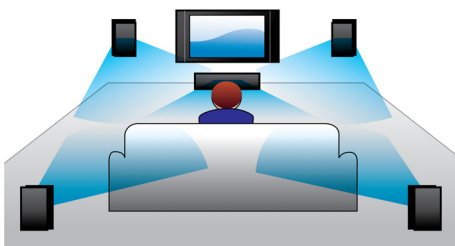

Dolby TrueHD and DTS-HD

Dolby TrueHD and DTS-HD Master Audio Essential deliver the finest sound from your Blu-ray Discs. Audio reproduced is virtually indistinguishable from the studio master, so you hear what the creators intended for you to hear. Dolby TrueHD and DTS-HD Master Audio Essential complete your high definition entertainment experience.