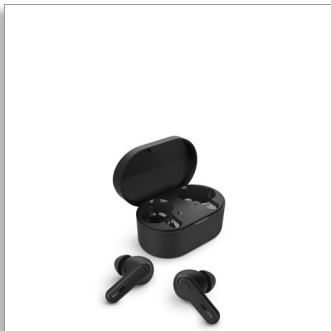

### Clear call quality

6 mm drivers for powerful bass  
Ergonomic design for comfort  
IPX4 splash/sweat resistant

TAT1108BK

## Hear your sounds clearly

Hear tunes and calls properly. These True Wireless headphones use 6 mm drivers for rich sound and powerful bass and an AI mic for clear calls. With IPX4 splash and sweat resistance and a pocket-sized charging case for 15 hours play time.

### Secure, comfortable in-ear fit

These comfortable earbuds fit securely into your ear canals, creating a perfect seal that diminishes external noise. Hear every beat and word! Enjoy real comfort with three sizes of soft, interchangeable silicone ear-tip covers.