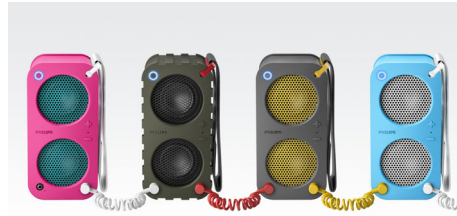

Chain multiple BR-1Xs

To get bigger sound outdoor, chain together as many BR-1Xs as you want with the special by-pack audio cable. Once connected, volume on all BR-1Xs will synchronise. Simply change the volume on the BR-1X connected to your device to change it on all of them.