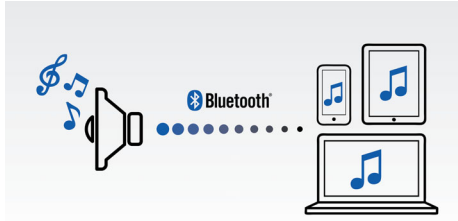

Philips
wireless portable speaker

Bluetooth®

Audio-chain
Built-in microphone for calls
10W, rechargeable battery

SB5200P

PHILIPS

Wireless portable speaker

Bluetooth® Audio-chain, Built-in microphone for calls, 10W, rechargeable battery

Highlights

Wireless music streaming

Bluetooth is a short range wireless communication technology that is both robust and energy-efficient. The technology allows easy wireless connection to iPod/iPhone/iPad or other Bluetooth devices, such as smartphones, tablets or even laptops. So you can enjoy your favorite music, sound from video or game wireless on this speaker easily.