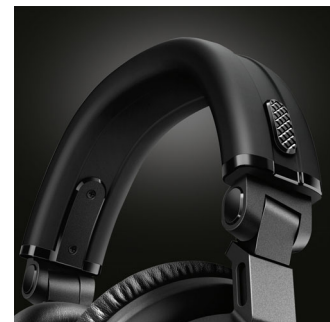

Soft silicone headband

The A3-PRO professional DJ headphones come with a soft silicone headband that makes them so comfortable you can forget you are wearing them, even after hours of mixing.