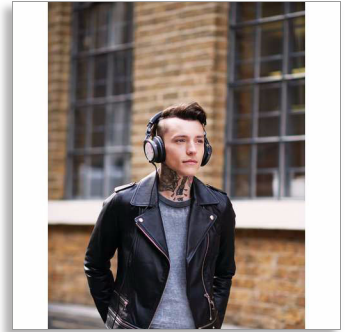

Philips
Professional DJ
headphones

Professional DJ headphones

Over-ear
Deluxe breathable ear cushions
Full folding

A3PRO