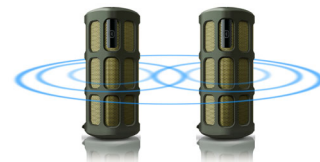

Motion sensor

SHOQBOX is equipped with a motion sensor. Simply swipe over the sensor from left to right or right to left, to skip to the next or last track. Put your hand over the sensor for a second to pause the music. Do it again to put it back on. Easy gesture control allows you to control your music the simplest way.

Built-in mic

With its built-in microphone, it also works as a speaker phone. When a call comes in, the music is put on pause and you can talk via the speaker. Call for a business meeting. Or, call your friend from a party. Either way, it works great.

Voice prompt

The voice prompt is available in different languages. It gives instant feedback on battery level or alert whether the speaker is connected properly to your device.

Pairing 2 shoqboxes

You can pair 2 SHOQBOX speakers with the smart sensor for a stereo system of Left and Right channels. Simply place the two speakers side by side and swipe your hands over both sensors from outside in simultaneously. Perfect for a party or gathering. Enjoy big stereo sound from music, movies and games.