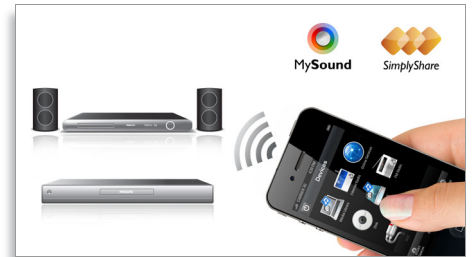

Double Bass Sound

Powerful speakers with a bass-reflex system and double basspipes enhance the lower frequencies and deliver rock-solid, deep bass sounds. You'll be able to hear the lowest murmur or the deepest roar.

surround sound for an unbelievably real audio experience.

Philips MyRemote

The Philips MyRemote app lets you use your smartphone or tablet as a remote to control your Philips AV products that are connected to your home Wi-Fi network, and gives you instant control from anywhere in your home. It also comes with useful functions such as SimplyShare to connect and stream all entertainment wirelessly; and MySound to customize your listening preferences.