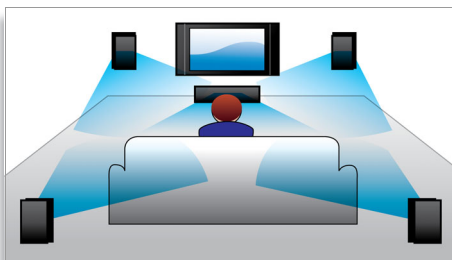

Dolby TrueHD and DTS-HD

Dolby TrueHD and DTS-HD Master Audio Essential deliver the finest sound from your

Blu-ray Discs. Audio reproduced is virtually indistinguishable from the studio master, so you hear what the creators intended for you to hear. Dolby TrueHD and DTS-HD Master Audio Essential complete your high definition entertainment experience.