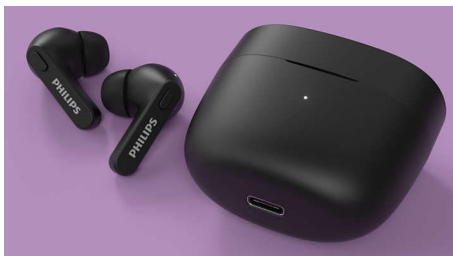

- Make calls using a single earbud. Mono mode
- 4 colors. 'Hockey-stick' design
- Secure, comfortable in-ear fit
- Soft silicone ear-tip covers in small, medium, and large

Small charging case. Up to 18 hours play time.

True Wireless Headphones

Earbuds with in-ear fit Super-small charging case, IPX4 water protection, Up to 18 hours play time

TAT2206WT/00

Highlights

IPX4 splash/sweat resistant

With an IPX4 rating and powerful 6 mm drivers, these headphones let you enjoy great sound in any weather. Fully splash resistant, they won't mind a little sweat and you don't need to worry about getting caught in the rain.

Super-small charging case

Hit the road with multiple charges in your pocket. You get up to 6 hours play time from a single charge, plus 12 extra hours from a fully

charged case. A short 15-minute charge in the case gives you an hour of play time. A full charge of the case takes 2 hours via USB-C.

4 colors

4 colors. 'Hockey-stick' design

Secure, comfortable in-ear fit

You get real comfort thanks to soft, interchangeable silicone ear-tip covers. The ear-tips on each earbud insert securely into your ear canal, creating a perfect seal that diminishes external noise. The 'hockey stick' form factor keeps each earbud secure.