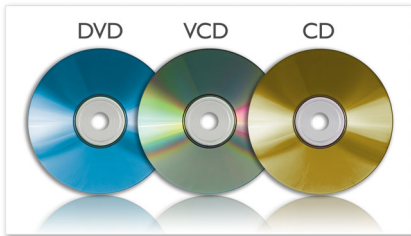

DVD, DVD+/-RW, (S)VCD, CD

The Philips Portable DVD player is compatible with most DVD and CD discs available in the

market. DVD, DVD+/-R, DVD+/-RW, (S)VCD and CD – all of them can play on the DVD player. DVD+/-R is a shorthand term for a DVD drive that can accept both of the common recordable DVD formats. Likewise, DVD+/-RW handles both common rewritable disc types.