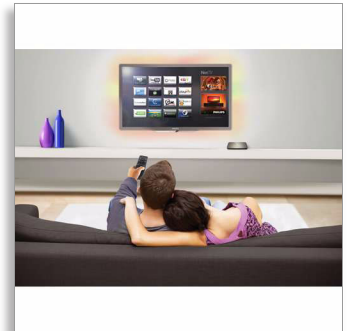

Philips
HD Media player

Net TV
Built-in WiFi
USB 2.0