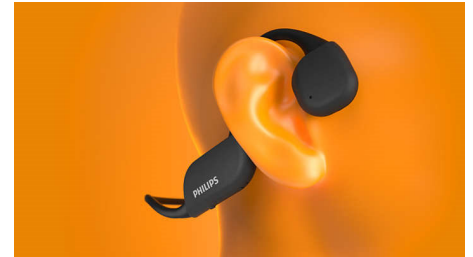

Buttons on the frame let you pause your playlist, take calls, control volume, and more. The headphones are ready to pair the instant you switch on Bluetooth. Built-in mics remove environmental sound, so your voice is clearly heard when you call someone.

Lightweight and comfortable

Experience a new kind of comfort. The securely fitting, lightweight frame is engineered from titanium-and wrapped in rubber to keep it flexible. With nothing in or on your ears, you're free to train without distraction.

Open-ear design

Need total awareness of your surroundings while you run or ride? The unique open-ear design of these bone-conducting headphones means they're perfect for race day. With nothing in your ears at all, you'll hear everything you need to-and your music too.