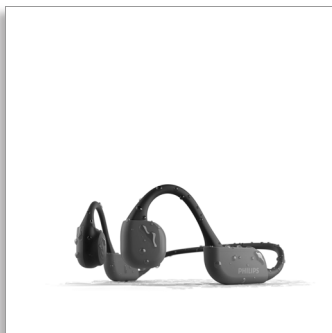

Philips
Open-ear wireless sports
headphones

Open-ear fit

Bone conduction
Lightweight and rugged
IP67 dust/water protection

TAA6606BK

Run safe, ride free

Press play on a new way to listen while you train! These bone-conducting wireless sports headphones leave you free to talk to fellow athletes-and retain complete awareness of your surroundings. Your runs and rides just got an upgrade.

Hear differently

- Total awareness. Open-ear design
- Bone conduction. Sounds without earphones
- IP67 dustproof and waterproof
- Be seen. LED running lights

Sound without earphones. From run to ride

- Lightweight. Tough. Comfortable
- Ready to go. Carry pouch included
- Custom sound control and more. Philips Headphones app

PHILIPS

Open-ear wireless sports headphones
Open-ear fit Bone conduction, Lightweight and rugged, IP67 dust/water protection

TAA6606BK/00

Highlights

9 hours play time

With 9 hours play time from a single charge, these bone-conducting open-ear headphones are with you for the length of the race. A full charge takes 2 hours via USB-C. Need an extra boost? Just 15 minutes charging gives you an extra hour of play time.

Lightweight and comfortable

Experience a new kind of comfort. The securely fitting, lightweight frame is engineered from titanium-and wrapped in rubber to keep it flexible. With nothing in or on your ears, you're free to train without distraction.