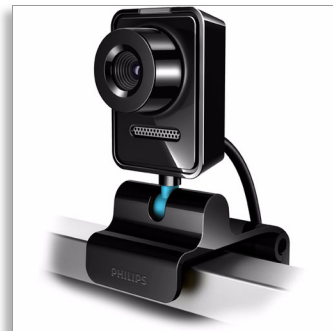

Philips
PC webcam

SPZ3000

Keep in touch

With enhanced 1.3 megapixels video & photo, face tracking, 3x digital zoom for close-ups and snapshot button for instant photos, all you need to do is just plug it in and then chat! The universal clamp fits desktop, notebook and screen.

Raising the bar for Internet communications

- Enhanced 1.3 megapixels for greater image clarity
- Never miss a smile with face tracking
- 3x digital zoom for close-ups
- Smooth video with 30 frames per second

Really easy

- Simple plug-and-chat for quick connection
- Snapshot button for instant photos
- Rotating joint lets you aim wherever you want
- Universal webcam clamp for desktop, notebook or screen
- Camera head folds to front for easy storage

Universal webcam clamp

The universal clamp makes it easy to sit or mount the webcam securely on top of any desktop computer, notebook and also LCD screen. The design is especially secure and the webcam won't move or fall when you're in the middle of a conversation.