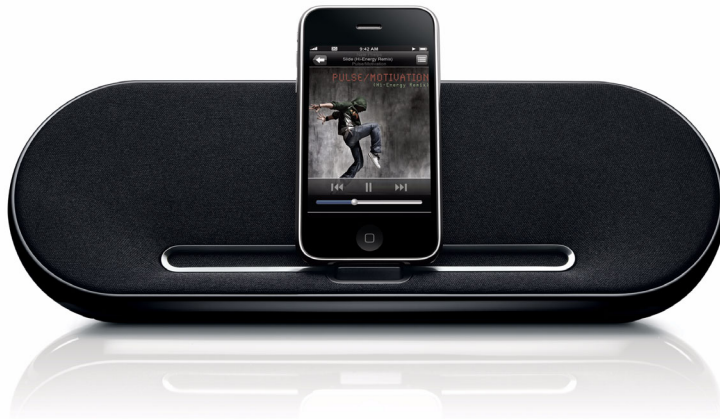

Philips Fidelio  
docking speaker

**Fidelio**

**SBD7500**

# Obsessed with sound

Designed to go places

Compact and extremely portable, the SBD7500 is no lightweight when it comes to performance. Designed to travel it delivers sound from your iPhone/ iPod that is surprisingly powerful - letting you enjoy great music wherever life takes you.

## Sound that blows you away

- wOOx technology for rich yet precise bass without distortion
- DBB to preserve low tones for deep bass at any volume level
- Shielding technology to block mobile phone interference

## Truly portable and versatile

- Battery or AC power option for music enjoyment anywhere
- Dock any iPod/iPhone, even in its case
- AUX-in for easy connection to almost any electronic device
- Free DockStudio app for internet radio & other cool feature