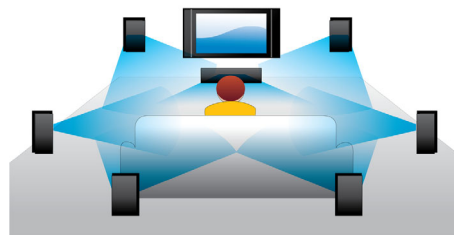

Dolby TrueHD

Dolby TrueHD deliver the finest sound from your Blu-ray Discs. Audio reproduced is virtually indistinguishable from the studio master, so you hear what the creators intended for you to hear. Dolby TrueHD complete your high definition entertainment experience.