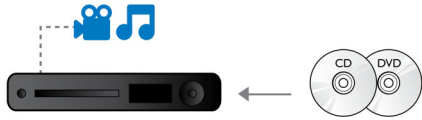

PHILIPS

Highlights

Enjoy movies and music

Enjoy all your movies and music from CD and DVD

Blu-ray Disc playback

Blu-ray Discs have the capacity to carry high definition data, along with pictures in the 1920 x 1080 resolution that defines full high definition images. Scenes come to life as details leap at you, movements smoothen and images turn crystal clear. Blu-ray also delivers uncompressed surround sound - so your audio experience becomes unbelievably real. The high storage capacity of Blu-ray Discs also allow a host of interactive possibilities to be built in. Seamless navigation during playback and other exciting features like pop-up menus bring a whole new dimension to home entertainment.