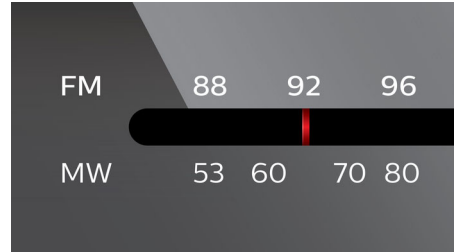

FM/MW tuner

FM/MW (AM) stereo tuner