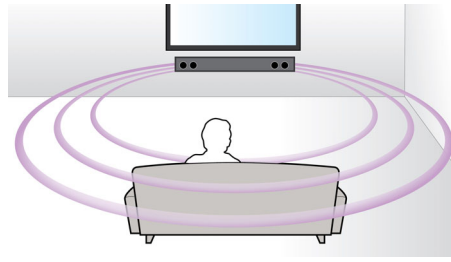

Designed to enhance your cinema at home

- Modern design to complement your home environment

PHILIPS

Highlights

300W RMS power

300W RMS power delivers great sound for movies and music

Dolby Digital

Because Dolby Digital, the world's leading digital multi-channel audio standards, make use of the way the human ear naturally processes sound, you experience superb quality surround sound audio with realistic spatial cues.

Audio in

Audio in allows you to easily play your music directly from your iPod/iPhone/iPad, MP3 player, or laptop via a simple connection to your home cinema. Simply connect your audio device to the Audio in jack to enjoy your music with the superior sound quality of the Philips home cinema system.

Virtual Surround Sound

Philips Virtual Surround Sound produces rich and immersive surround sound from less than five-speaker system. Highly advanced spatial algorithms faithfully replicate the sonic characteristics that occur in an ideal 5.1-channel environment. Any high quality stereo source is transformed into true-to-life, multi-channel surround sound. No need to purchase extra speakers, wires or speaker stands to appreciate room-filling sound.