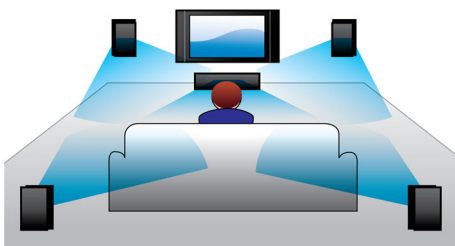

Designed to enhance your cinema at home

- Modern design to complement your home environment

PHILIPS

Highlights

300W RMS power

300W RMS power delivers great sound for movies and music

Dolby Digital

Because Dolby Digital, the world's leading digital multi-channel audio standards, make use of the way the human ear naturally processes sound, you experience superb quality surround sound audio with realistic spatial cues.

Audio in

Audio in allows you to easily play your music directly from your iPod/iPhone/iPad, MP3 player, or laptop via a simple connection to your home cinema. Simply connect your audio device to the Audio in jack to enjoy your music with the superior sound quality of the Philips home cinema system.

Virtual Surround Sound

Philips Virtual Surround Sound produces rich and immersive surround sound from less than five-speaker system. Highly advanced spatial algorithms faithfully replicate the sonic characteristics that occur in an ideal 5.1-channel environment. Any high quality stereo source is transformed into true-to-life, multi-channel surround sound. No need to purchase extra speakers, wires or speaker stands to appreciate room-filling sound.