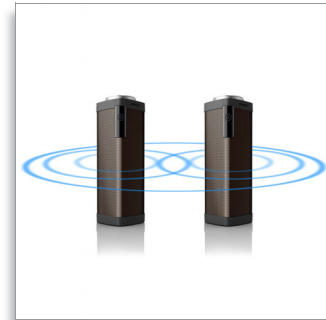

Motion sensor

SHOQBOX is equipped with a motion sensor. Simply swipe over the sensor from left to right or right to left, to skip to the next or last track. Put your hand over the sensor for a second to pause the music. Do it again to put it back on. Easy gesture control allows you to control your music the simplest way.

Built-in mic

With its built-in microphone, this Philips SHOQBOX also works as a speaker phone. When a call comes in, the music is put on pause and you can talk via the speaker. Call for a business meeting. Or, call your friend from a party. Either way, it works great.

Voice prompt

The voice prompt is available in different languages. It gives instant feedback on battery level or alert whether the speaker is connected properly to your device.

Pairing 2 shoqboxes

You can pair 2 SHOQBOX speakers with the smart sensor for a stereo system of Left and Right channels. Simply place the two speakers side by side and swipe your hands over both sensors from outside in simultaneously. Perfect for a party or gathering. Enjoy big stereo sound from music, movies and games.