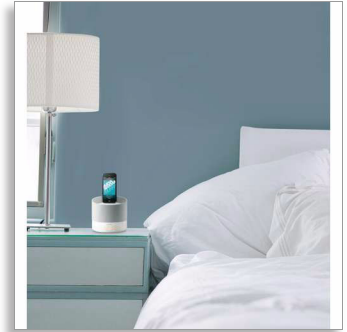

Philips
docking speaker

with Lightning connector
for iPod/iPhone
USB port for charging
6 W

DS1400