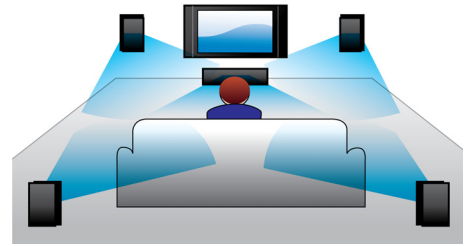

Tuner/Reception/Transmission

- Tuner Bands: FM
- Number of Preset Channels: 40

HTS2500/98

Highlights

Dolby Digital

Because Dolby Digital, the world's leading digital multi-channel audio standards, make use of the way the human ear naturally processes sound, you experience superb quality surround sound audio with realistic spatial cues.