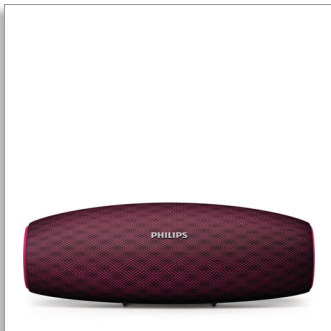

Philips
wireless portable speaker

14W, 10hr

Long Bluetooth range
Waterproof, dustproof
Quick charge option

BT7900P

Music never stops

My music never stops. Everplay wireless portable speaker keeps playing all the time without interruption thanks to the strong Bluetooth connection and intuitive charging options. Its custom fabric makes it beautiful as well as super durable

Great and powerful sound

- Twin front-firing neodymium speakers for powerful sound
- Digital Sound Processing for lifelike, distortion-free music

Intuitive charging

- Quick-charge recharges speaker 3 times faster
- Battery indicator to easily view power level
- USB cable doubles as a strap

Strong Bluetooth connection

- Wireless music streaming via Bluetooth
- Strong Bluetooth connection up to 30m or 100ft
- 100-hr Bluetooth power standby time
- Built-in microphone for hands-free phone calls

Super durability

- Durable build – shockproof, dustproof and waterproof (IP57)
- High performance DuraFit fabric

PHILIPS

wireless portable speaker
14W, 10hr Long Bluetooth range, Waterproof, dustproof, Quick charge option