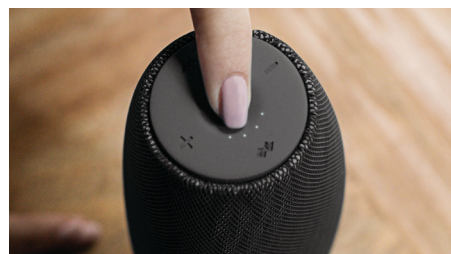

Battery indicator

Finally, a Bluetooth speaker that provides a simple, clear way to see how much remaining

BT7900P/00

power you have! With EverPlay, simply push the power button to see how much battery is left.