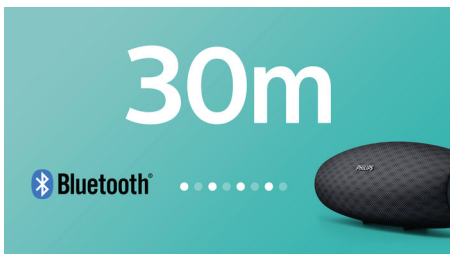

Wireless music streaming

Bluetooth is a wireless communication technology that is both robust and energy-efficient. The technology allows easy wireless connection to iPod/iPhone/iPad or other Bluetooth devices, such as smartphones, tablets or even laptops. So you can enjoy your favorite music, sound from video or game wireless on this speaker easily.

30m Bluetooth range

Move freely around with your smart phone, without worrying about dropping your music. EverPlay speaker offers an incredibly stable and

long-range Bluetooth connection up to 30 metres or 100 feet, three times faster than industry standards. The speakers are equipped with a sensitivity antenna and radio frequency filter to minimize background interference.