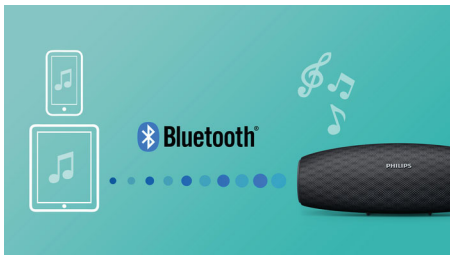

Strong Bluetooth connection

- Wireless music streaming via Bluetooth
- Strong Bluetooth connection up to 30m or 100ft
- 100-hr Bluetooth power standby time
- Built-in microphone for hands-free phone calls

Super durability

- Durable build – shockproof, dustproof and waterproof (IP57)
- High performance DuraFit fabric

PHILIPS

wireless portable speaker
14W, 10hr Long Bluetooth range, Waterproof, dustproof, Quick charge option

Wireless music streaming

Bluetooth is a wireless communication technology that is both robust and energy-efficient. The technology allows easy wireless connection to iPod/iPhone/iPad or other Bluetooth devices, such as smartphones, tablets or even laptops. So you can enjoy your favorite music, sound from video or game wireless on this speaker easily.