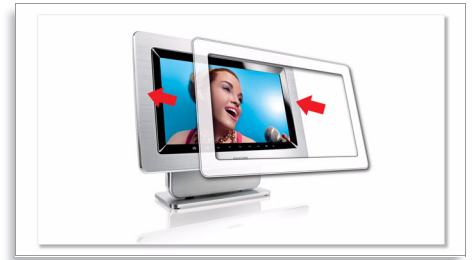

Additional frame

An additional frame that snaps onto your portable DVD player to fit your personal taste and complements your home or office decor.

Touch sensitive keys

With the touch sensitive keys, a light touch on the keys is all that is needed to register your input. No need to press hard on the keys on your product anymore!