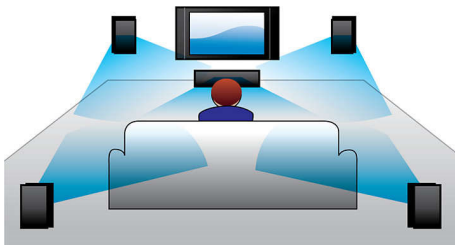

Dolby TrueHD and DTS-HD

Dolby TrueHD and DTS-HD Master Audio Essential deliver the finest sound from your Blu-ray Discs. Audio reproduced is virtually indistinguishable from the studio master, so

you hear what the creators intended for you to hear. Dolby TrueHD and DTS-HD Master Audio Essential complete your high definition entertainment experience.