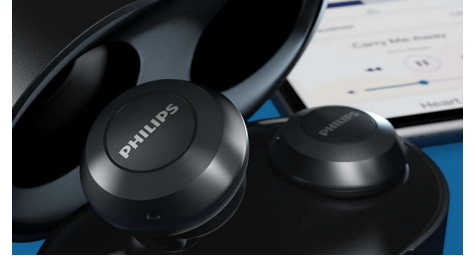

Refined geometric design

The circular earbud housing boasts a tactile quality and is designed to subtly catch the light, creating an elegant, understated look. The oval-shaped acoustic tube sits comfortably and securely in your ear and maximizes passive noise isolation.

Mono mode

Two mics in each earbud focus on the sound of your voice, dramatically reducing noise from the world around you. If you're in a quieter place and don't need to block out noise while you're speaking, mono mode lets you use just one earbud to talk.

TAT8505BK/00

Rock-solid connectivity

Your headphones are ready to pair the instant you take them out of the charging case. Once they're paired, they remember the last device they were paired with. Touch controls on each earbud make it easy to control music, calls, and volume.