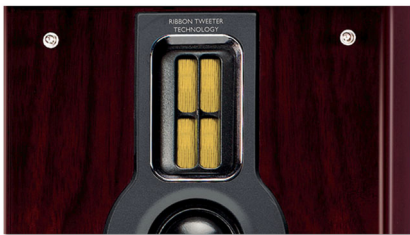

Audiophile-quality sound experience

- Premium Hi-Fi tubes for perfectly pure and natural sound
- Neodymium Ribbon Tweeter for impressive audio fidelity
- Gold-plated speaker connector for finest signal transmission
- 150W RMS total output power
- Treble and Bass Control for easy high and low tone settings

Premium finishing with noble materials

- Quality aluminum cabinet and real wood speakers
- Leatherback and metal front remote control with flat keys

PHILIPS

Highlights

Premium Hi-Fi tubes

With built-in Hi-Fi Tubes, you can now experience sound of the highest quality that's usually only associated with premium audiophile systems. The analog nature of the tubes provides a more pleasing sound to our non-linear hearing system. Sound from a tube has low distortion and is always preferred for its clean and detailed, warm and life-like audio quality.

Neodymium Ribbon Tweeter

The Neodymium Ribbon Tweeter is a monopole tweeter that produces dynamic and crisp sound from the front. It is a feature commonly used in high-end audio systems to reproduce sound with excellent fidelity. Conventional cones and dome tweeters are based on a directional moving coil principle whereas the monopole Neodymium Ribbon Tweeter radiates high frequencies in a full 180-degree radiation pattern. This dramatically increases the width of the sound spectrum in the higher tones and expands the sweet spot zone to deliver wide, crystal-clear, and natural sound even from compact audio systems.

Gold-plated speaker connector

The Gold-plated speaker connector ensures better audio signal transmission compared to traditional click-fit connections. It also minimizes the electrical signal loss from the amplifier to the speaker box, resulting in sound reproduction that's as close to reality as possible.