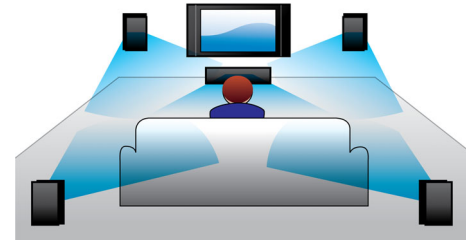

Dolby Digital

Because Dolby Digital, the world's leading digital multi-channel audio standards, make use of the way the human ear naturally processes sound, you experience superb quality surround sound audio with realistic spatial cues.