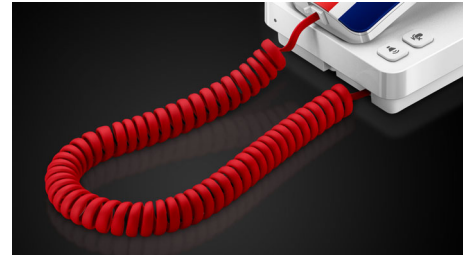

Radiation-free

Corded phones do not emit any harmful radiation as the connection between the base and the handset is made through a coiled cord.