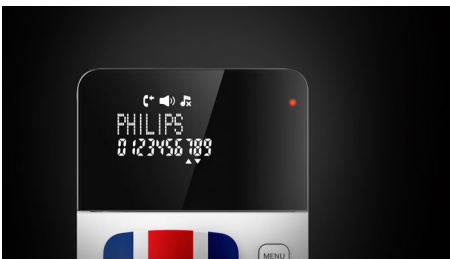

Ultimate safety and reliability

- Radiation-free
- Secure connection at any time, even during power cuts
- Event LED alerts you to missed calls

Smart, simple and easy to use

- High contrast, 7cm (2.75") white on black reverse display
- Speakerphone allows you to talk handsfree
- Save up to 25 favorite contacts in your phonebook
- Caller ID - so you always know who is calling*
- Privacy protection with silence mode and mute mode

PHILIPS

Scala design corded phone
2.75" display/ white backlight Speakerphone

Highlights

Comfortable handset

Comfortable, perfectly weighted handset for longer calls

Silence mode and mute mode

Privacy protection with silence mode and mute mode

Tabletop or wall-mounted use

Can be placed on a tabletop or mounted on a wall

2.75" white on black display

High contrast, 7cm (2.75") white on black reverse display

25-name phone book

Always have the phone numbers of your loved ones available: Save up to 25 names in your phonebook.

Event LED

The red Event LED that's nicely integrated in the display will blink to alert you whenever there's a missed call. With the smart CallLog feature, you can easily check which call you missed with just the touch of a button.