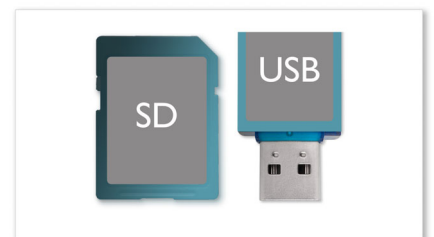

USB Direct and SD card slots

Thanks to the complete file transferability, you can easily enjoy the convenience and fun of accessing more digital music via the built-in USB Direct and SD card slots.

Issue date 2014-02-07

Version: 1.0.3

12 NC: 8670 000 48647
EAN: 87 12581 45857 7

© 2014 Koninklijke Philips N.V.
All Rights reserved.

Specifications are subject to change without notice.
Trademarks are the property of Koninklijke Philips N.V.
or their respective owners.

www.philips.com