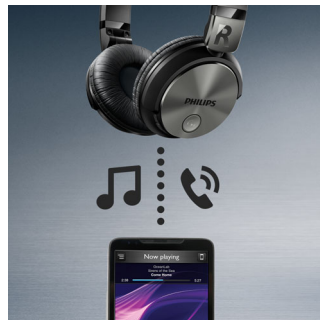

Wireless music and calls

Simply pair your smart device with your headphones via Bluetooth and enjoy the freedom and pleasure of crystal clear music and phone calls — without the hassle of wires.

SHB3185WT/00