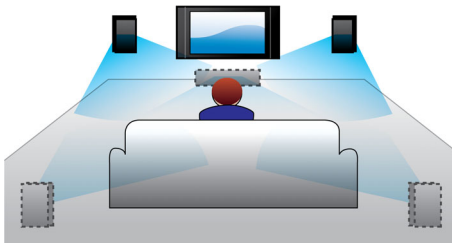

Designed to enhance your living space

- Stylish design with glass panels
- Compact design that fits with your flat TV
- Flexible placement on the wall, tabletop or stand

Connect and enjoy all your entertainment

Dolby Virtual Speaker

Dolby Virtual Speaker is a sophisticated audio virtualization technology that produces rich and immersive surround sound from a two-speaker system. Highly advanced spatial algorithms faithfully replicate the sonic characteristics that occur in an ideal 5.1-channel environment. DVD playback is enhanced by expanding the 2-channel environment. When combined with Dolby Pro Logic II processing, any high quality stereo source is transformed into true-to-life, multi-channel surround sound. No need to purchase extra speakers, wires or speaker stands to appreciate room-filling sound.