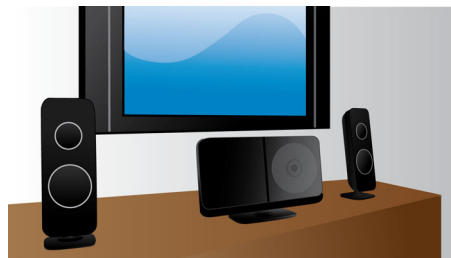

Designed to enhance your living space

- Stylish design with glass panels
- Compact design that fits with your flat TV
- Flexible placement on the wall, tabletop or stand

Connect and enjoy all your entertainment

Dolby Virtual Speaker

Dolby Virtual Speaker is a sophisticated audio virtualization technology that produces rich and immersive surround sound from a two-speaker system. Highly advanced spatial algorithms faithfully replicate the sonic characteristics that occur in an ideal 5.1-channel environment. DVD playback is enhanced by expanding the 2-channel environment. When combined with Dolby Pro Logic II processing, any high quality stereo source is transformed into true-to-life, multi-channel surround sound. No need to purchase extra speakers, wires or speaker stands to appreciate room-filling sound.

350W RMS power

350W RMS power delivers great sound for movies and music

Stylish design

Stylish design with glass panels

Compact design

Compact design that fits with your flat TV

Hi-Speed USB 2.0 Link

The Universal Serial Bus or USB is a protocol standard that is conveniently used to link PCs, peripherals and consumer electronic equipment. Hi-Speed USB devices have a data

HDMI 1080p upscaling delivers images that are crystal clear. Movies in standard definition can now be enjoyed in true high definition resolution - ensuring more details and more true-to-life pictures. Progressive Scan (represented by "p" in "1080p") eliminates the line structure prevalent on TV screens, again ensuring relentlessly sharp images. To top it off, HDMI makes a direct digital connection that can carry uncompressed digital HD video as well as digital multi-channel audio, without conversions to analog - delivering perfect picture and sound quality, completely free from noise.