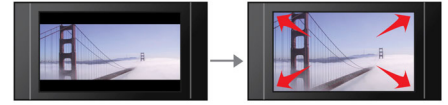

- My Wallpaper for a personalized welcome screen

PHILIPS

Highlights

Progressive Scan

Progressive Scan doubles the vertical resolution of the image resulting in a noticeably sharper picture. Instead of sending a field comprising the odd lines to the screen first, followed by the field with the even lines, both fields are written at one time. A full image is created instantaneously, using the maximum resolution. At such a speed, your eye perceives a sharper picture with no line structure.

Multimedia DivX

Play CD, (S)VCD, DVD, DVD+- R/RW, DivX, MP3, WMA, JPEG

Screen Fit

Whatever you're watching, and on any TV, Screen Fit ensures that the picture fills the whole screen. Annoying black bars on the top and bottom are eliminated, without any tedious manual adjustments to make. Simply press the Screen Fit button, choose the format and enjoy your movie in full-screen