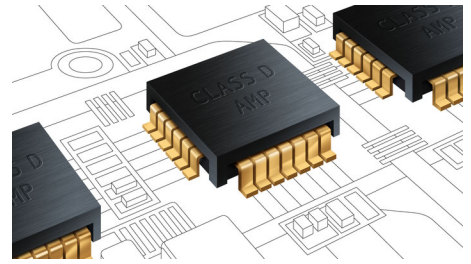

Premium Class D Amplifiers

The Philips proprietary Premium Class-D Amplifiers are designed to preserve the original sound source for greater audio signal accuracy, thus allowing acoustic details in music and movies to be delivered exactly as the artist or director intended.