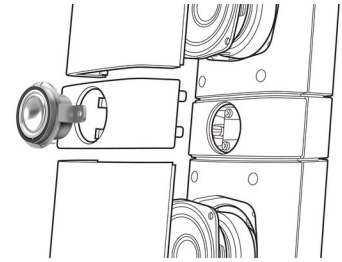

Titanium tweeters

The co-developed tweeters, crafted in titanium, are very rigid and light to guarantee undistorted sound. Their incredible resistance to distortion and resonance through the whole audible frequency range guarantees superb clarity of all sound details.