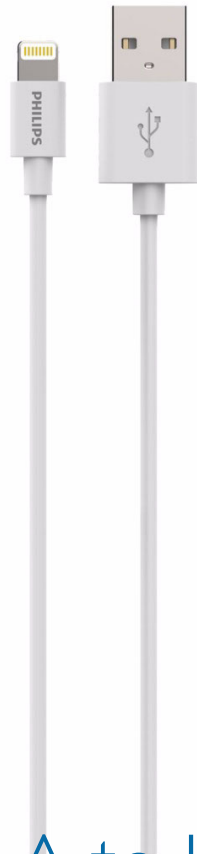

Philips
Line cord

DLC2103V

1.2 m USB A to Lightning Cable

Charge and connect your phone with this USB to Lightning cable. Works with your existing USB wall or car charger. It's a great spare or replacement cable to have!

Superior technology

- Crafted with quality construction

PHILIPS

Specifications

Inner Carton

- Inner carton (L x W x H): 11.5 x 11 x 20.9 cm
- Inner carton (L x W x H): 4.5 x 4.3 x 8.2 inch
- Nett weight: 0.168 kg
- Nett weight: 0.370 lb
- Gross weight: 0.48 kg
- Gross weight: 1.058 lb
- Tare weight: 0.312 kg
- Tare weight: 0.688 lb
- GTIN: 2 48 95229 10933 3
- Number of consumer packagings: 6

Outer Carton

- Outer carton (L x W x H): 34.5 x 24.5 x 22.7 cm
- Outer carton (L x W x H): 13.6 x 9.6 x 8.9 inch
- Nett weight: 1.008 kg
- Nett weight: 2.222 lb
- Gross weight: 3.63 kg
- Gross weight: 8.003 lb

- Tare weight: 2.622 kg
- Tare weight: 5.780 lb
- GTIN: 1 48 95229 10933 6
- Number of consumer packagings: 36

Packaging dimensions

- Packaging dimensions (W x H x D): 5 x 19.5 x 3.5 cm
- Packaging dimensions (W x H x D): 2.0 x 7.7 x 1.4 inch
- Nett weight: 0.028 kg
- Nett weight: 0.062 lb
- Gross weight: 0.055 kg
- Gross weight: 0.121 lb
- Tare weight: 0.027 kg
- Tare weight: 0.060 lb
- EAN: 48 95229 10933 9
- Number of products included: 1