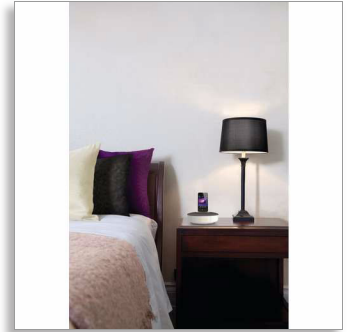

Philips
docking speaker

with 30-pin connector
for iPod/iPhone
USB port for charging
6W

DS1150

Sound that fits your home

Obsessed with sound

Delivering full and rich sound, the compact Philips DS1150/12 docking speaker automatically synchronizes with your iPhone/ iPod's clock settings. Enjoy an adjustable night light and the convenience of charging a second mobile device.

Surprisingly rich sound

- Rich omni-directional sound to fill your bedroom
- Shielding technology to block mobile phone interference
- 4W RMS total output power

Elegant and compact

- Elegant and compact design to fit on any bedside table
- 360-degree design for gorgeous look from any angle

Designed for your bedroom

- Auto clock synchronization with iPod/iPhone when docked
- Charge your second mobile device via USB
- Soft glow night light
- Dock any iPod/iPhone, even in its case
- Free DockStudio app for internet radio & other cool feature