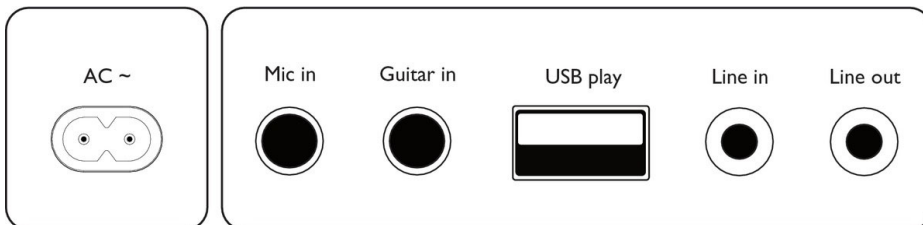

Highlights

Extra bass. 14 hours play time

With powerful sound and big, pumping bass, this karaoke speaker can fill the room with beats. The built-in battery lets you rock the party outdoors for up to 14 hours play time on a single charge.

Party light effects

Get everyone up and dancing with party light effects! A ring of colored lights on the speaker pulses in time to the music, and there are four different lighting modes to choose from. However you love to party, this speaker has you covered.

Mic and guitar inputs

A mic input (6.3 mm) lets you take the party up a notch. There's also a guitar input, so you can take the lead vocals while you're shredding a solo! Both guitar and mic have their own volume controls on the speaker. You can change your voice, fade vocals, and add echo effects too.

All your tunes. Bluetooth

Stream playlists via Bluetooth. Plug in other sources via audio-in or USB—or plug the speaker into another speaker or amp using the line-out socket. Rotary knobs on the speaker let you select the source or even fine-tune the bass and treble.

Ready for anything

The trolley design with built-in carry handle and battery means you can play this speaker wherever you like. Take the beats to a friend's house. Set up on the basketball court. You can skip tracks and turn the volume up directly from the speaker.

Issue date 2022-11-02

Version: 2.1.2

12 NC: 8670 001 80545
EAN: 48 95229 12549 0

© 2022 Koninklijke Philips N.V.
All Rights reserved.

Specifications are subject to change without notice.
Trademarks are the property of Koninklijke Philips N.V.
or their respective owners.

www.philips.com